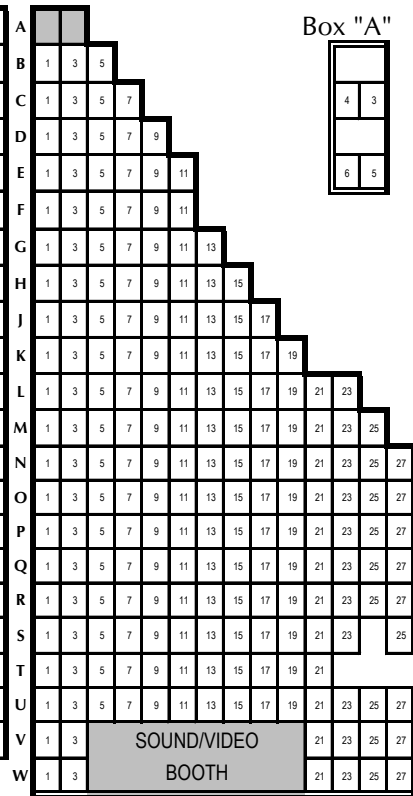

ORCHESTRA (FLOOR)

Total Seats 1542

Box "B"

Box "A"

Box "D"

BALCONY

Box "C"