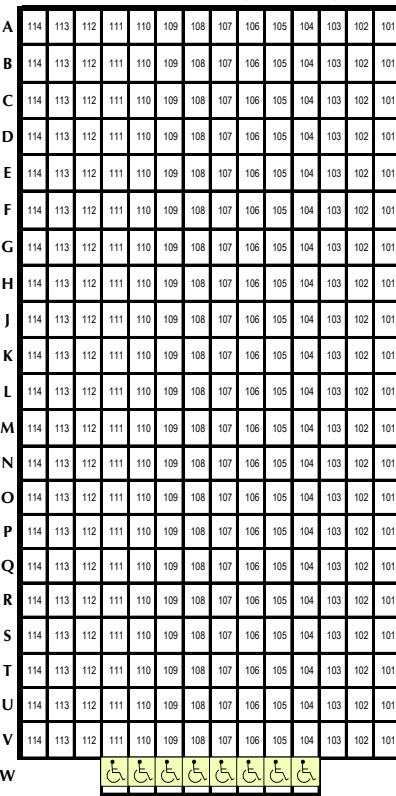

ORCHESTRA (FLOOR)

Total Seats 1542

Box "B"

Box "A"

Box "D"

BALCONY

Box "C"