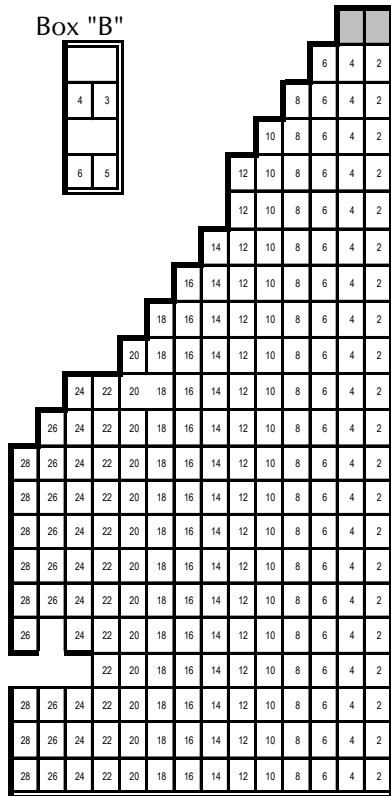

ORCHESTRA (FLOOR)

Total Seats 1542

Box "B"

Box "A"

Box "D"

BALCONY

Box "C"