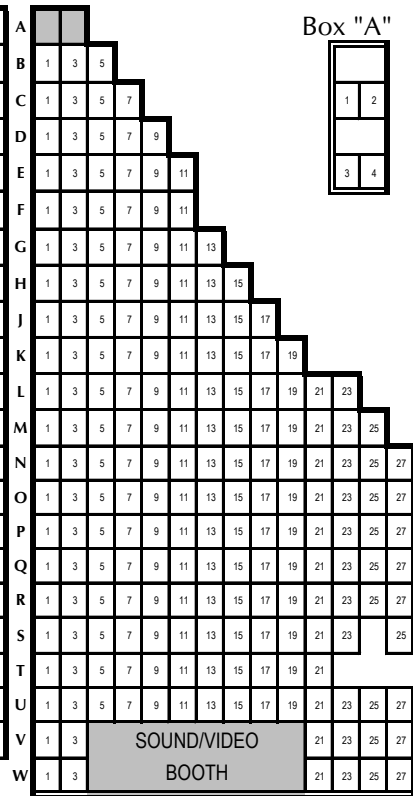

## ORCHESTRA (FLOOR)

Total Seats 1542

Box "B"

Box "A"

Box "D"

## BALCONY

Box "C"