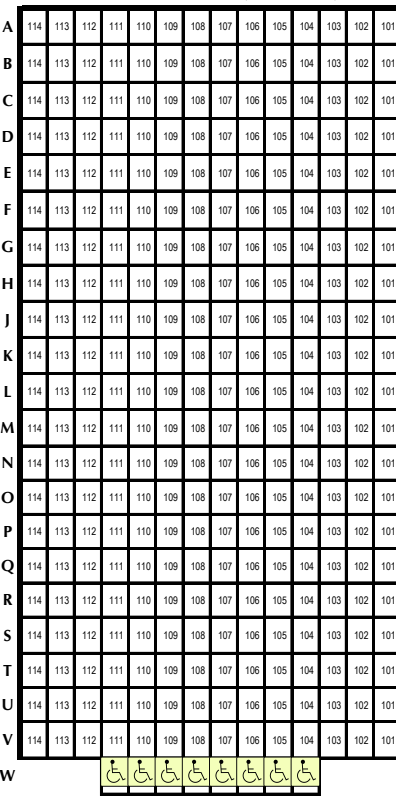

## ORCHESTRA (FLOOR)

Total Seats 1542

Box "B"

Box "A"

Box "D"

## BALCONY

Box "C"