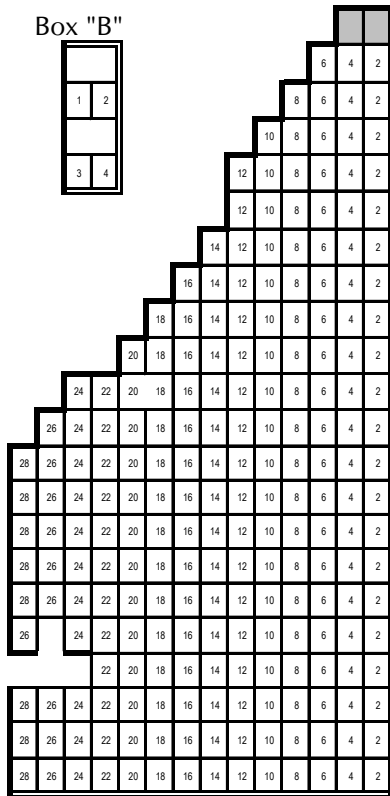

## ORCHESTRA (FLOOR)

Total Seats 1542

Box "B"

Box "A"

Box "D"

## BALCONY

Box "C"